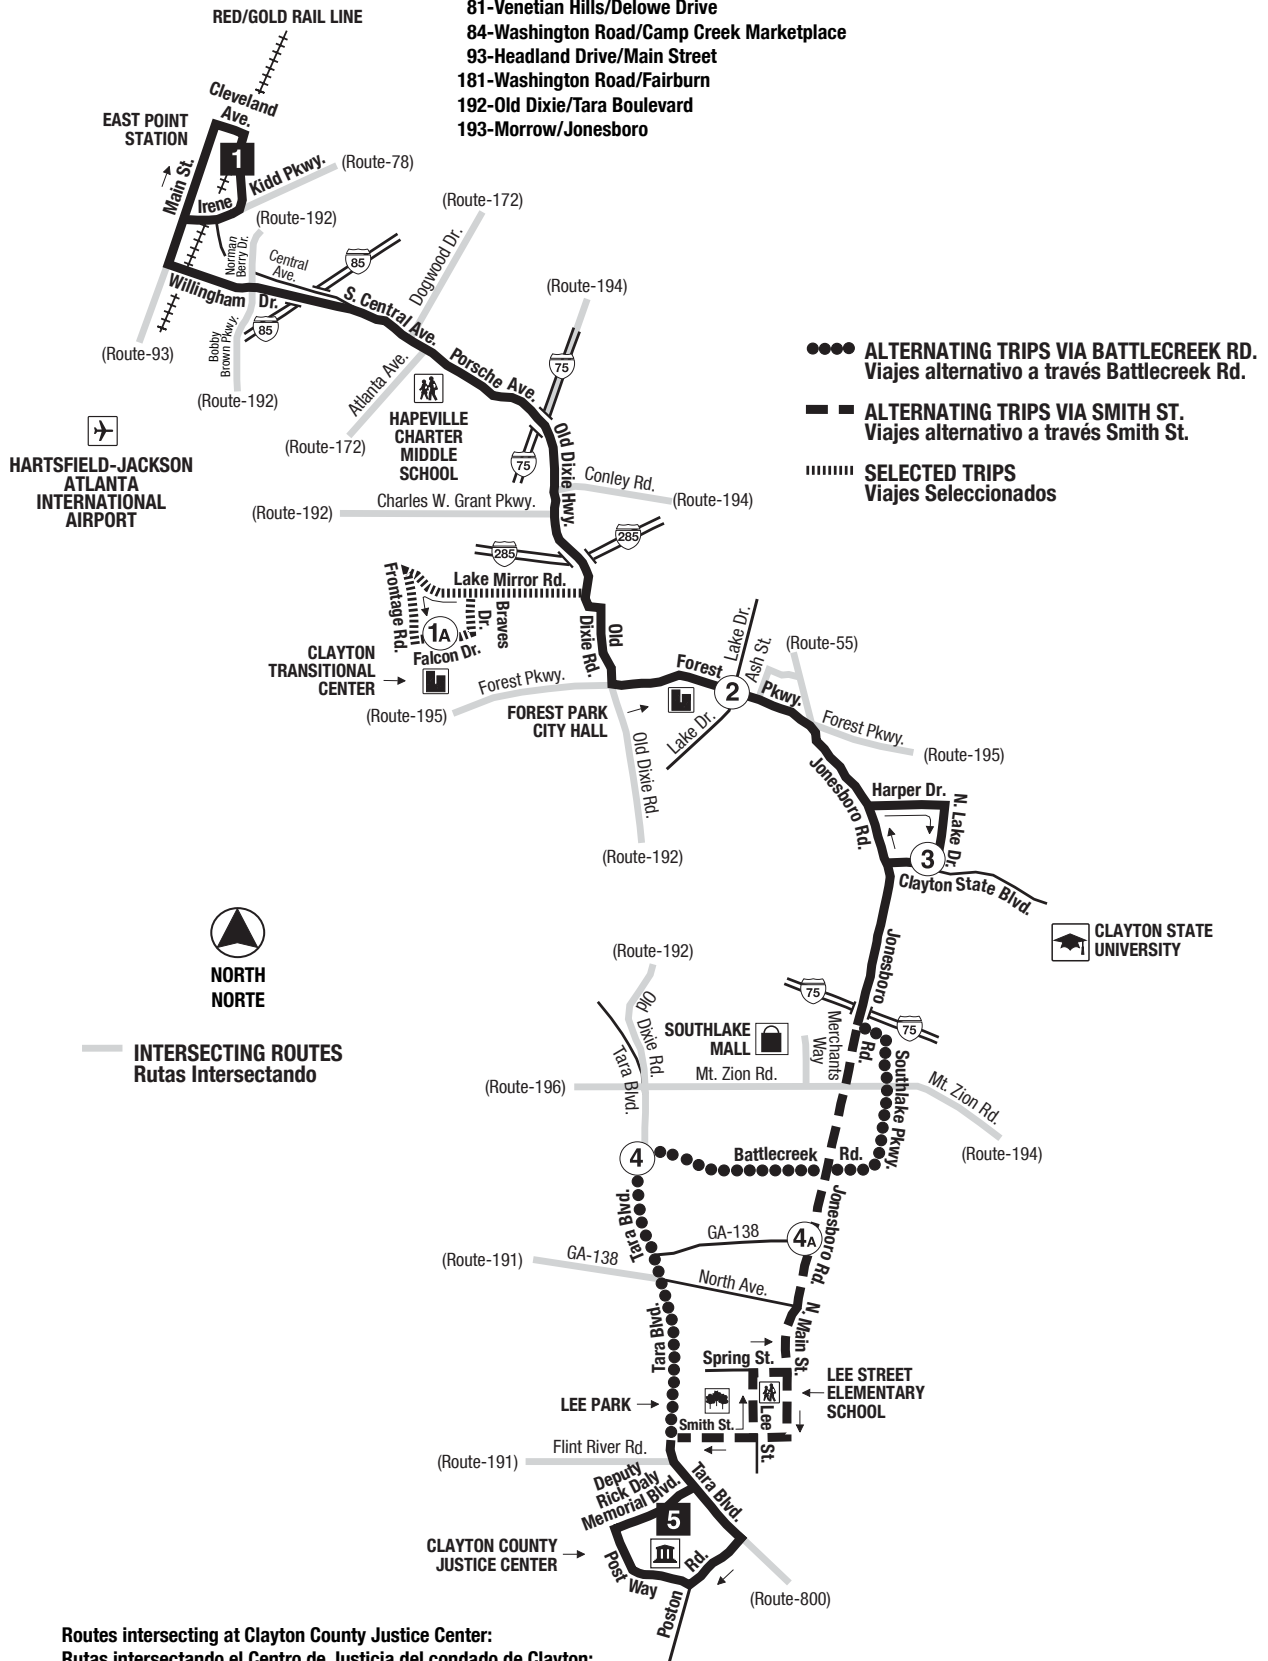

**Routes intersecting at East Point Station:
Rutas intersectando en la Estación East Point:**

- 78-Cleveland Avenue
- 79-Sylvan Hills
- 81-Venetian Hills/Delowe Drive
- 84-Washington Road/Camp Creek Marketplace
- 93-Headland Drive/Main Street
- 181-Washington Road/Fairburn
- 192-Old Dixie/Tara Boulevard
- 193-Morrow/Jonesboro

**Routes intersecting at Clayton County Justice Center:
Rutas intersectando el Centro de Justicia del condado de Clayton:**

- 191-Riverdale/ATL International Terminal
- 192-Old Dixie/Tara Boulevard
- 193-Morrow/Jonesboro
- 800-Lovejoy